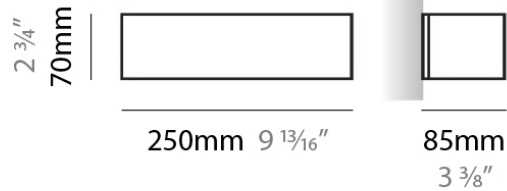

TOY SURFACE

D83138

GENERAL

Series: Toy
Brand: Panzeri
Division: Design
Mounting Type: Surface
Mounting Location: Wall
Subcategory: Ambient

PHYSICAL

Shape: Rectangle
Length (mm): 250
Length (in): 9 ⁷/₁₆
Height (mm): 70
Height (in): 2 ³/₄
Extension (mm): 85
Extension (in): 3 ¹/₄
Light Distribution: Direct / Indirect
Weight (kg): 0.9
Weight (lbs): 2
Diffuser: Frost White Glass
Fixture Finish: SST
Fixture Material: Metal

ELECTRICAL

Number of Lamps: 1
Lamp Type: CFL
Bulb Included: Bulb Not Included
Total Output Wattage (W): 26
Max. Wattage Per Lamp (W): 26
Lamp Base: GX24-q3
Driver Included: Yes
Driver Type: Ballast - 120Vac - Non-dimming
Input Voltage (V): 120

LED

OPTICAL

RATINGS AND CERTIFICATIONS

Certified By: CSA Certified to UL and CSA Standards
IP rating: IP40